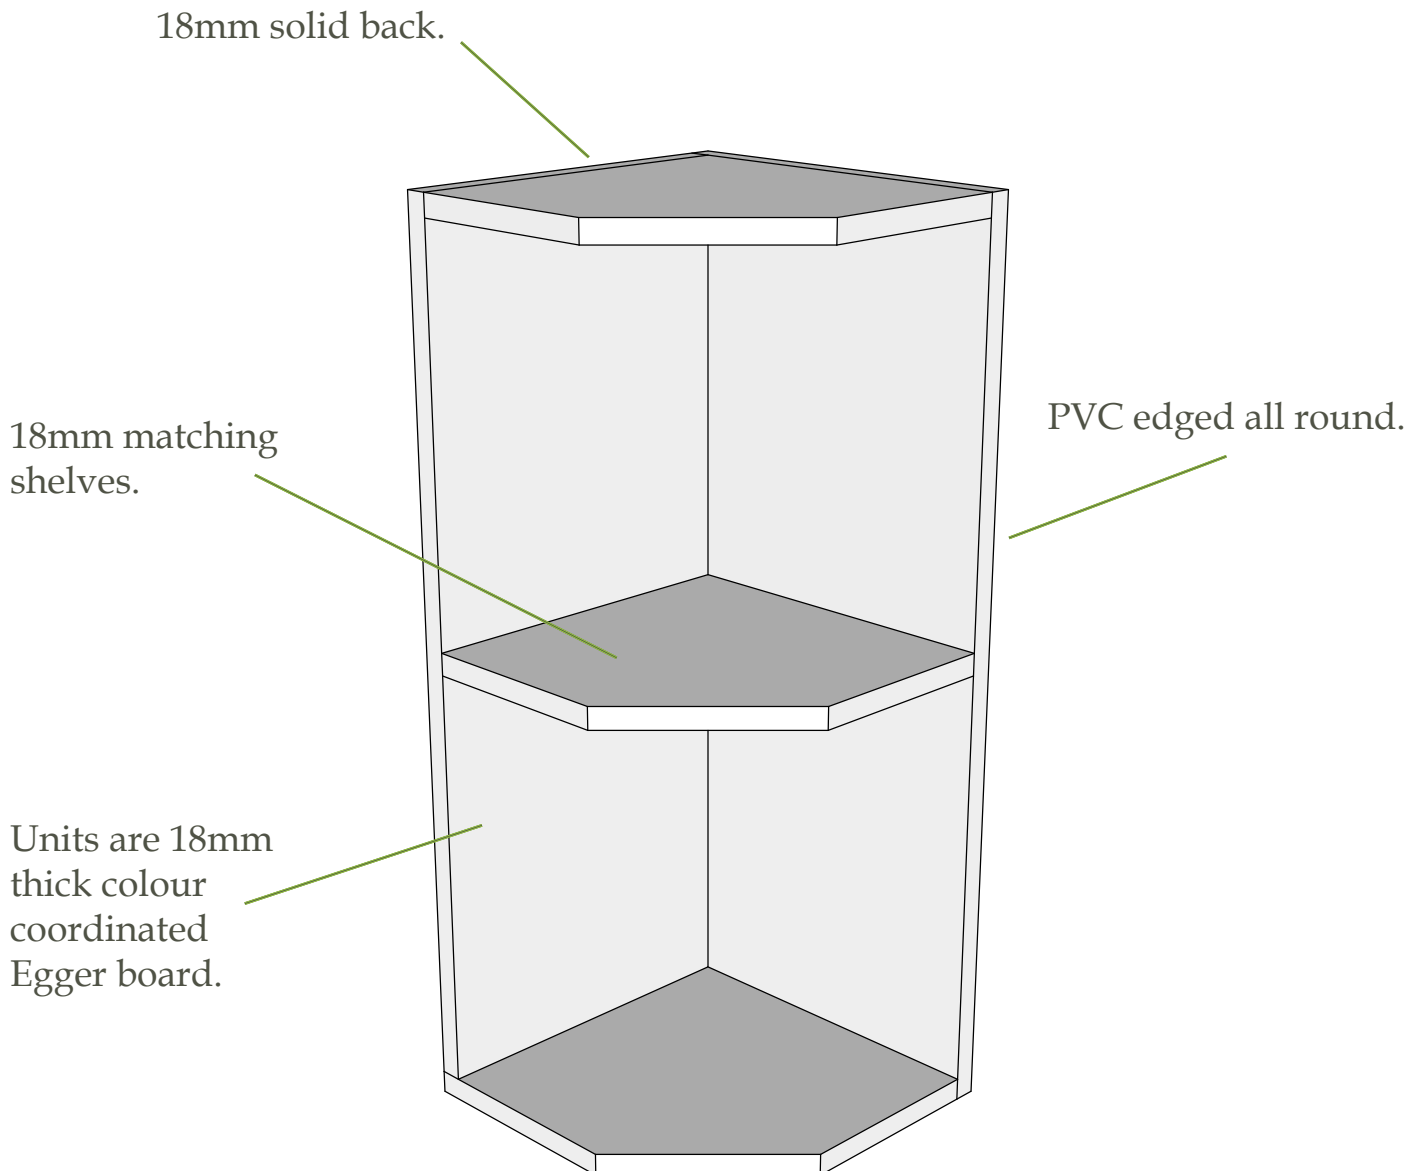

Rigid Kitchen Unit Carcass Specifications

Wall End Quad Units

Units are supplied rigid for durability and easy installation, if you require a unit supplied flatpack please specify in the extra information box.