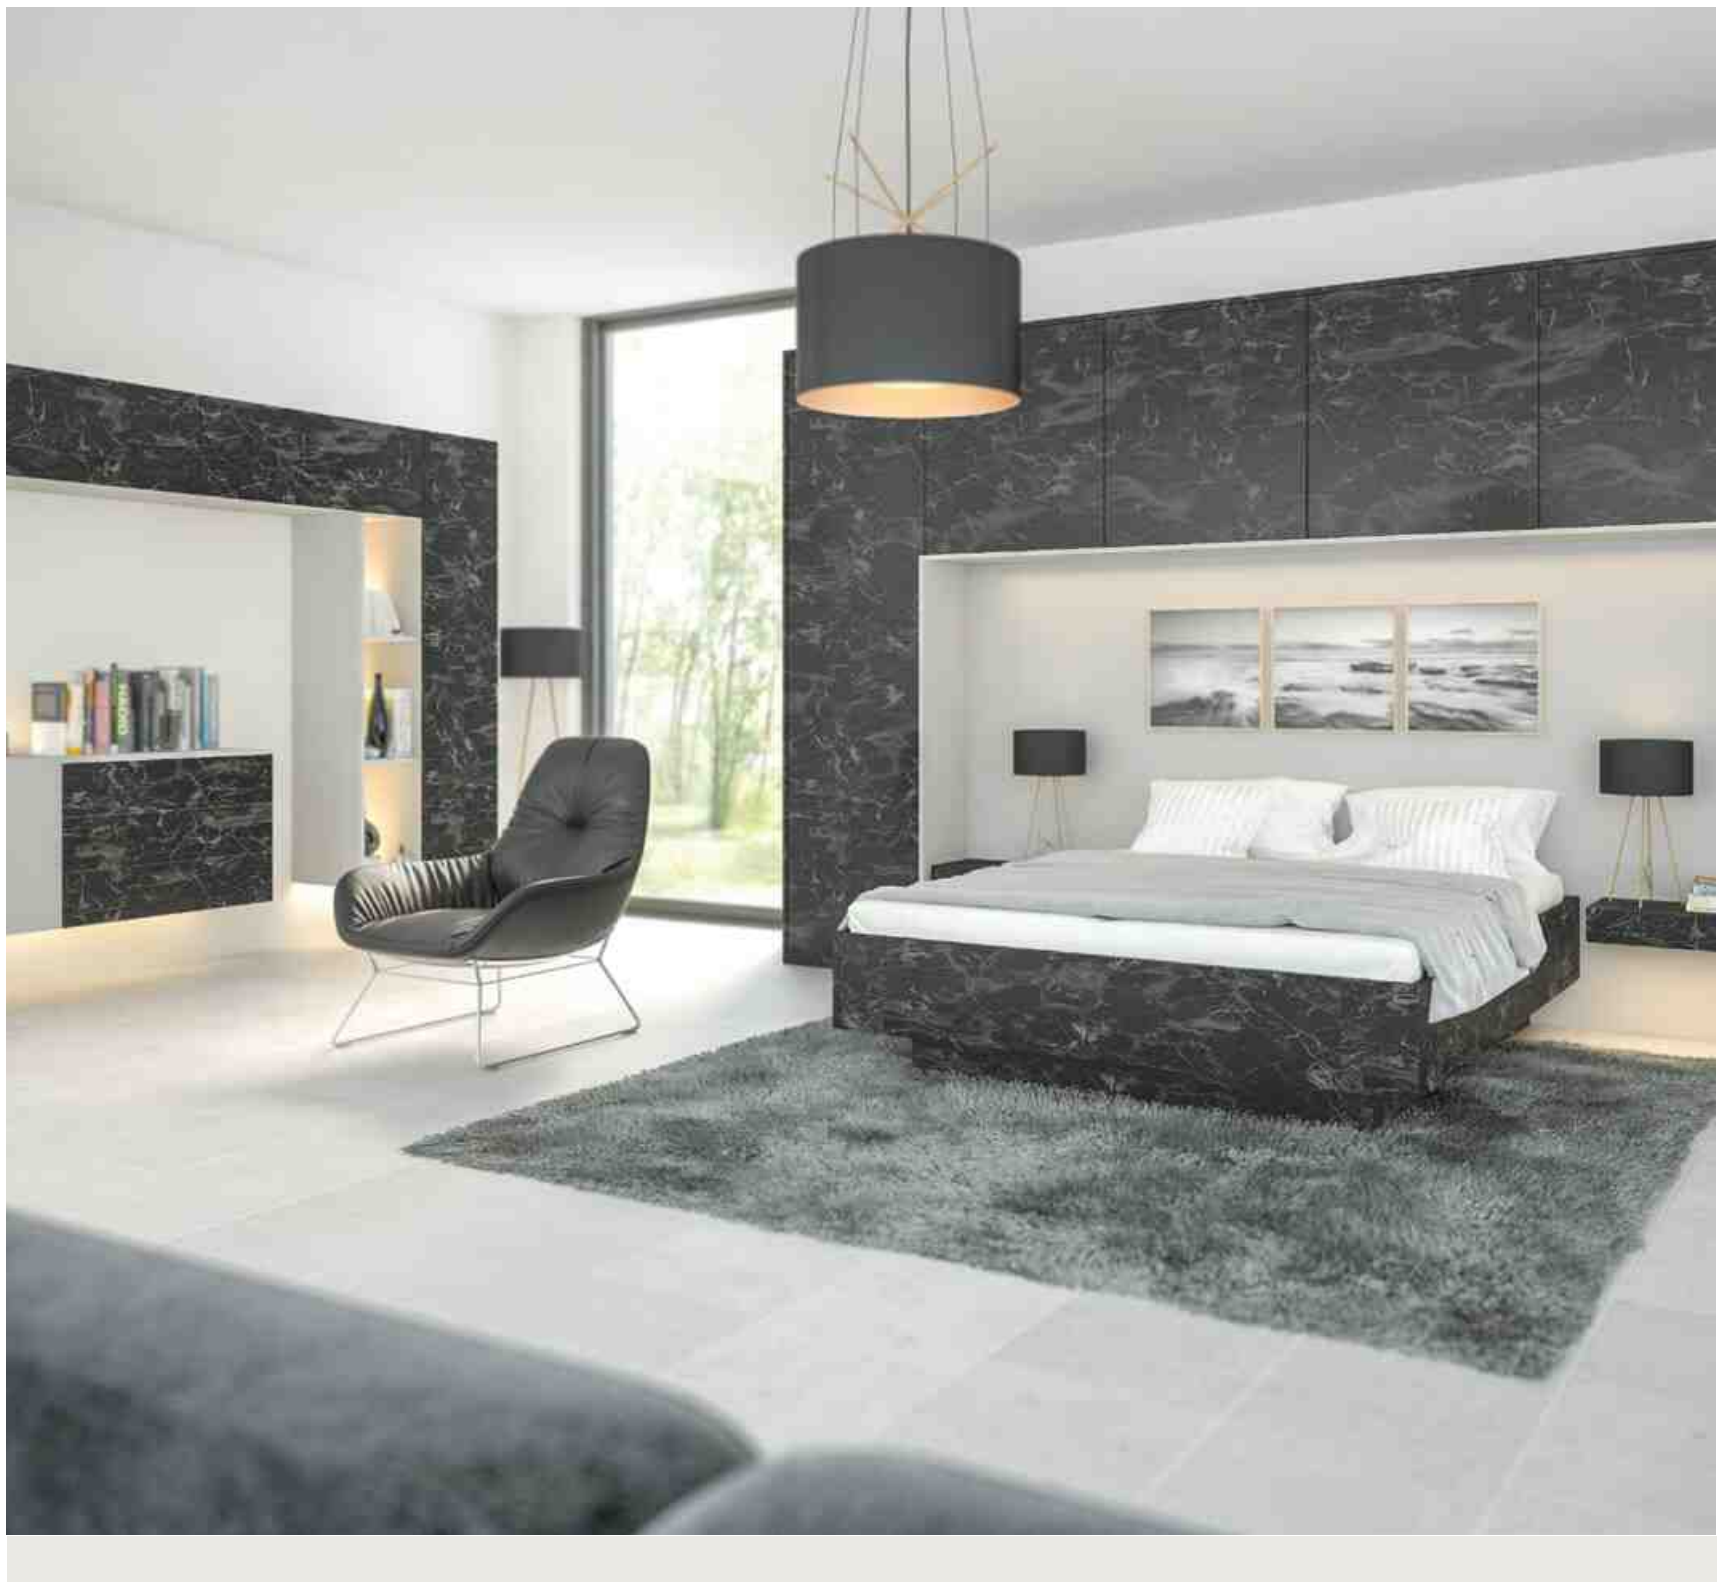

VALORE ANTHRACITE FABRIC METAL / VALORE SMOOTH DUST GREY