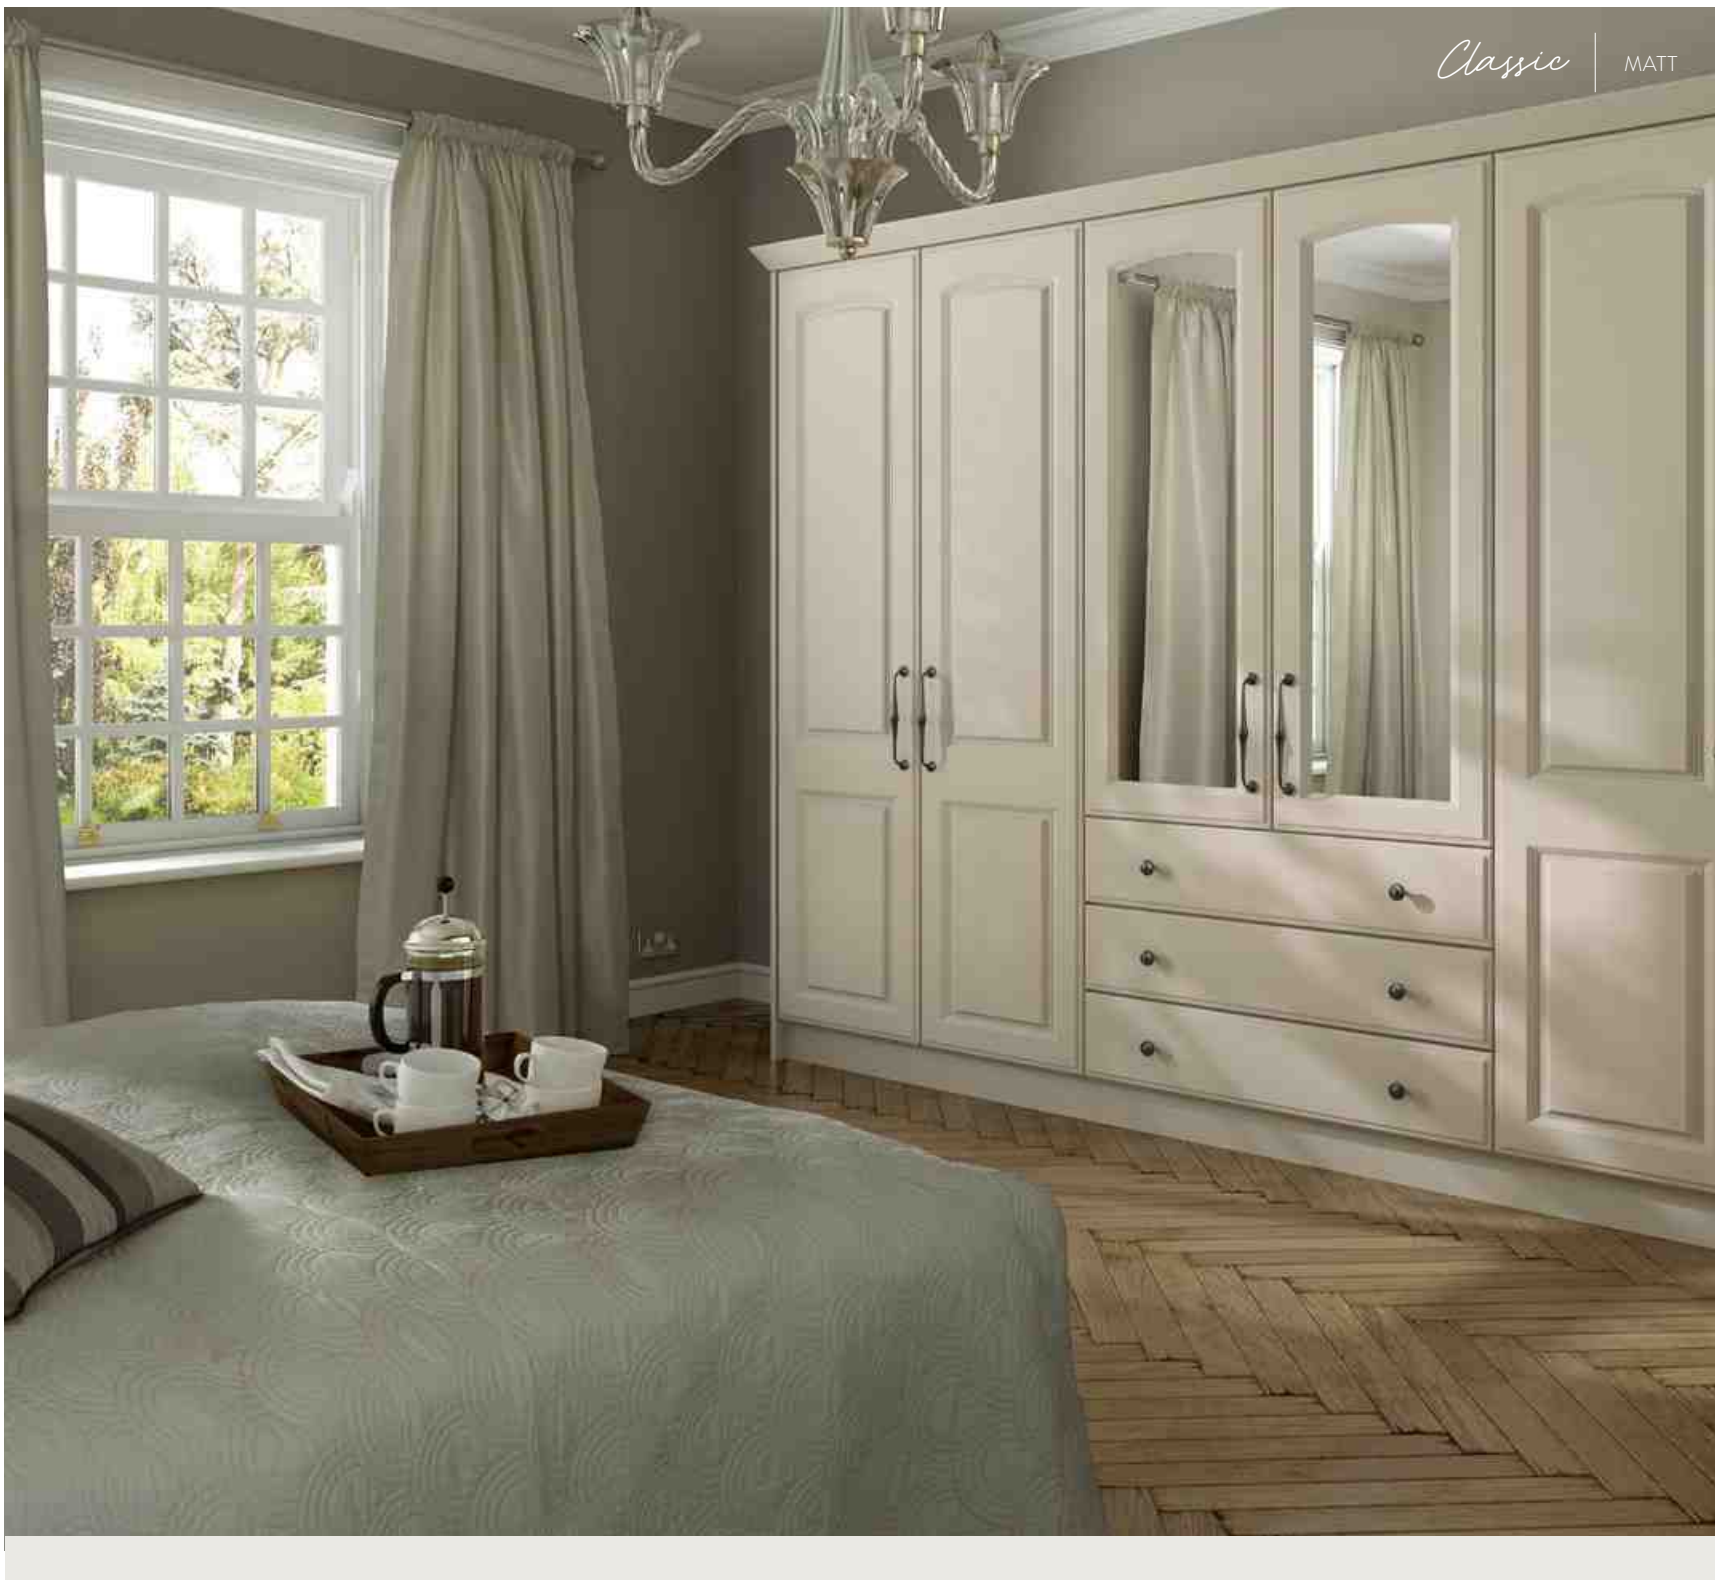

BELLA MATT MUSSEL / BELLA MATT DAKKAR / STYLE: BROADWAY