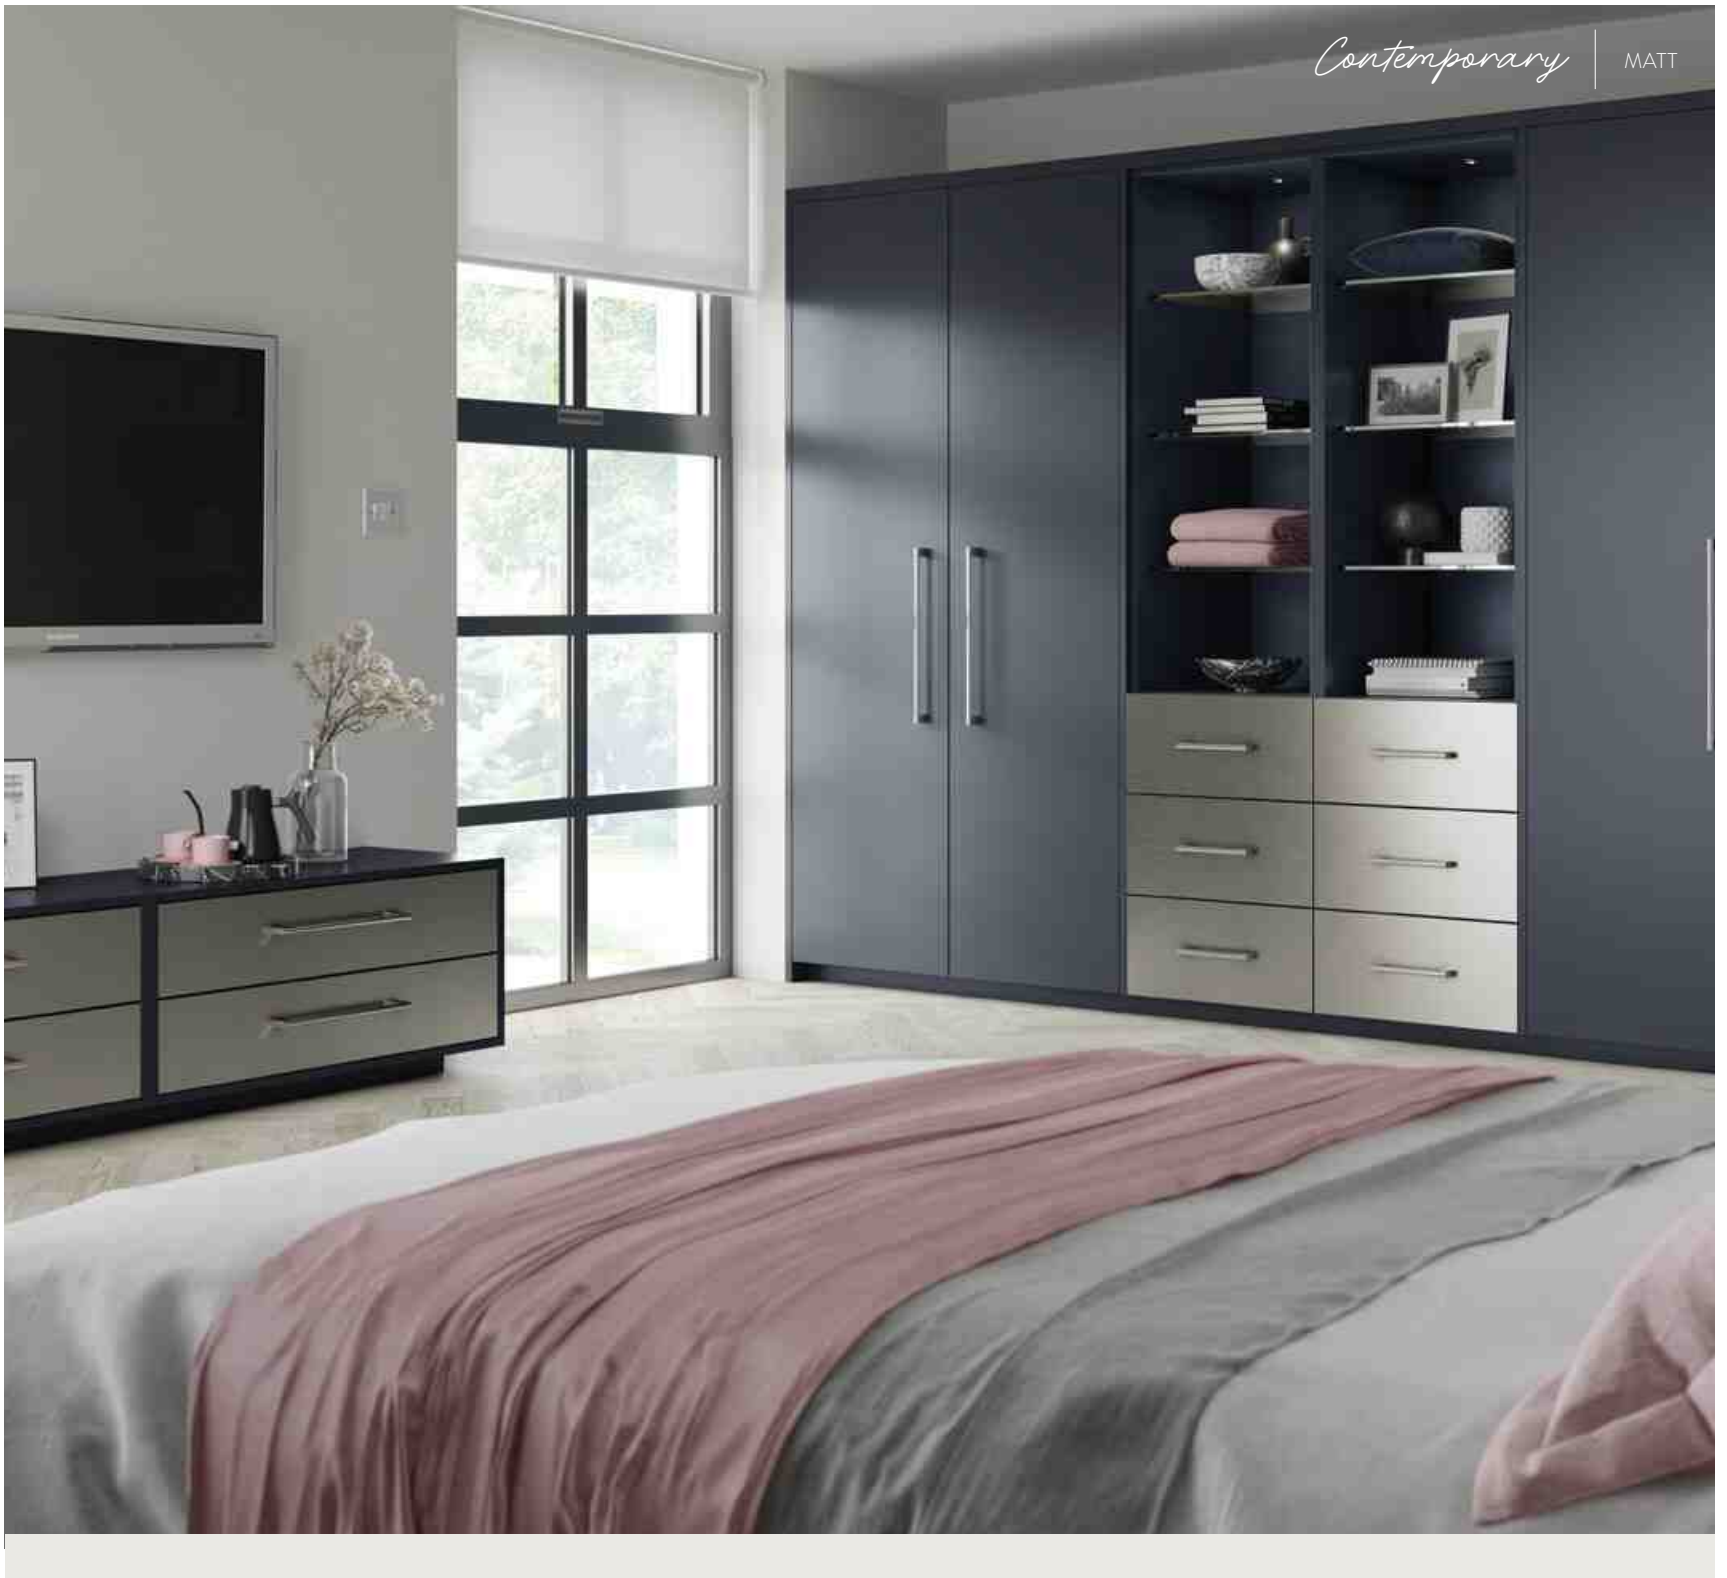

ZURFIZ SERICA MATT KOMBU GREEN