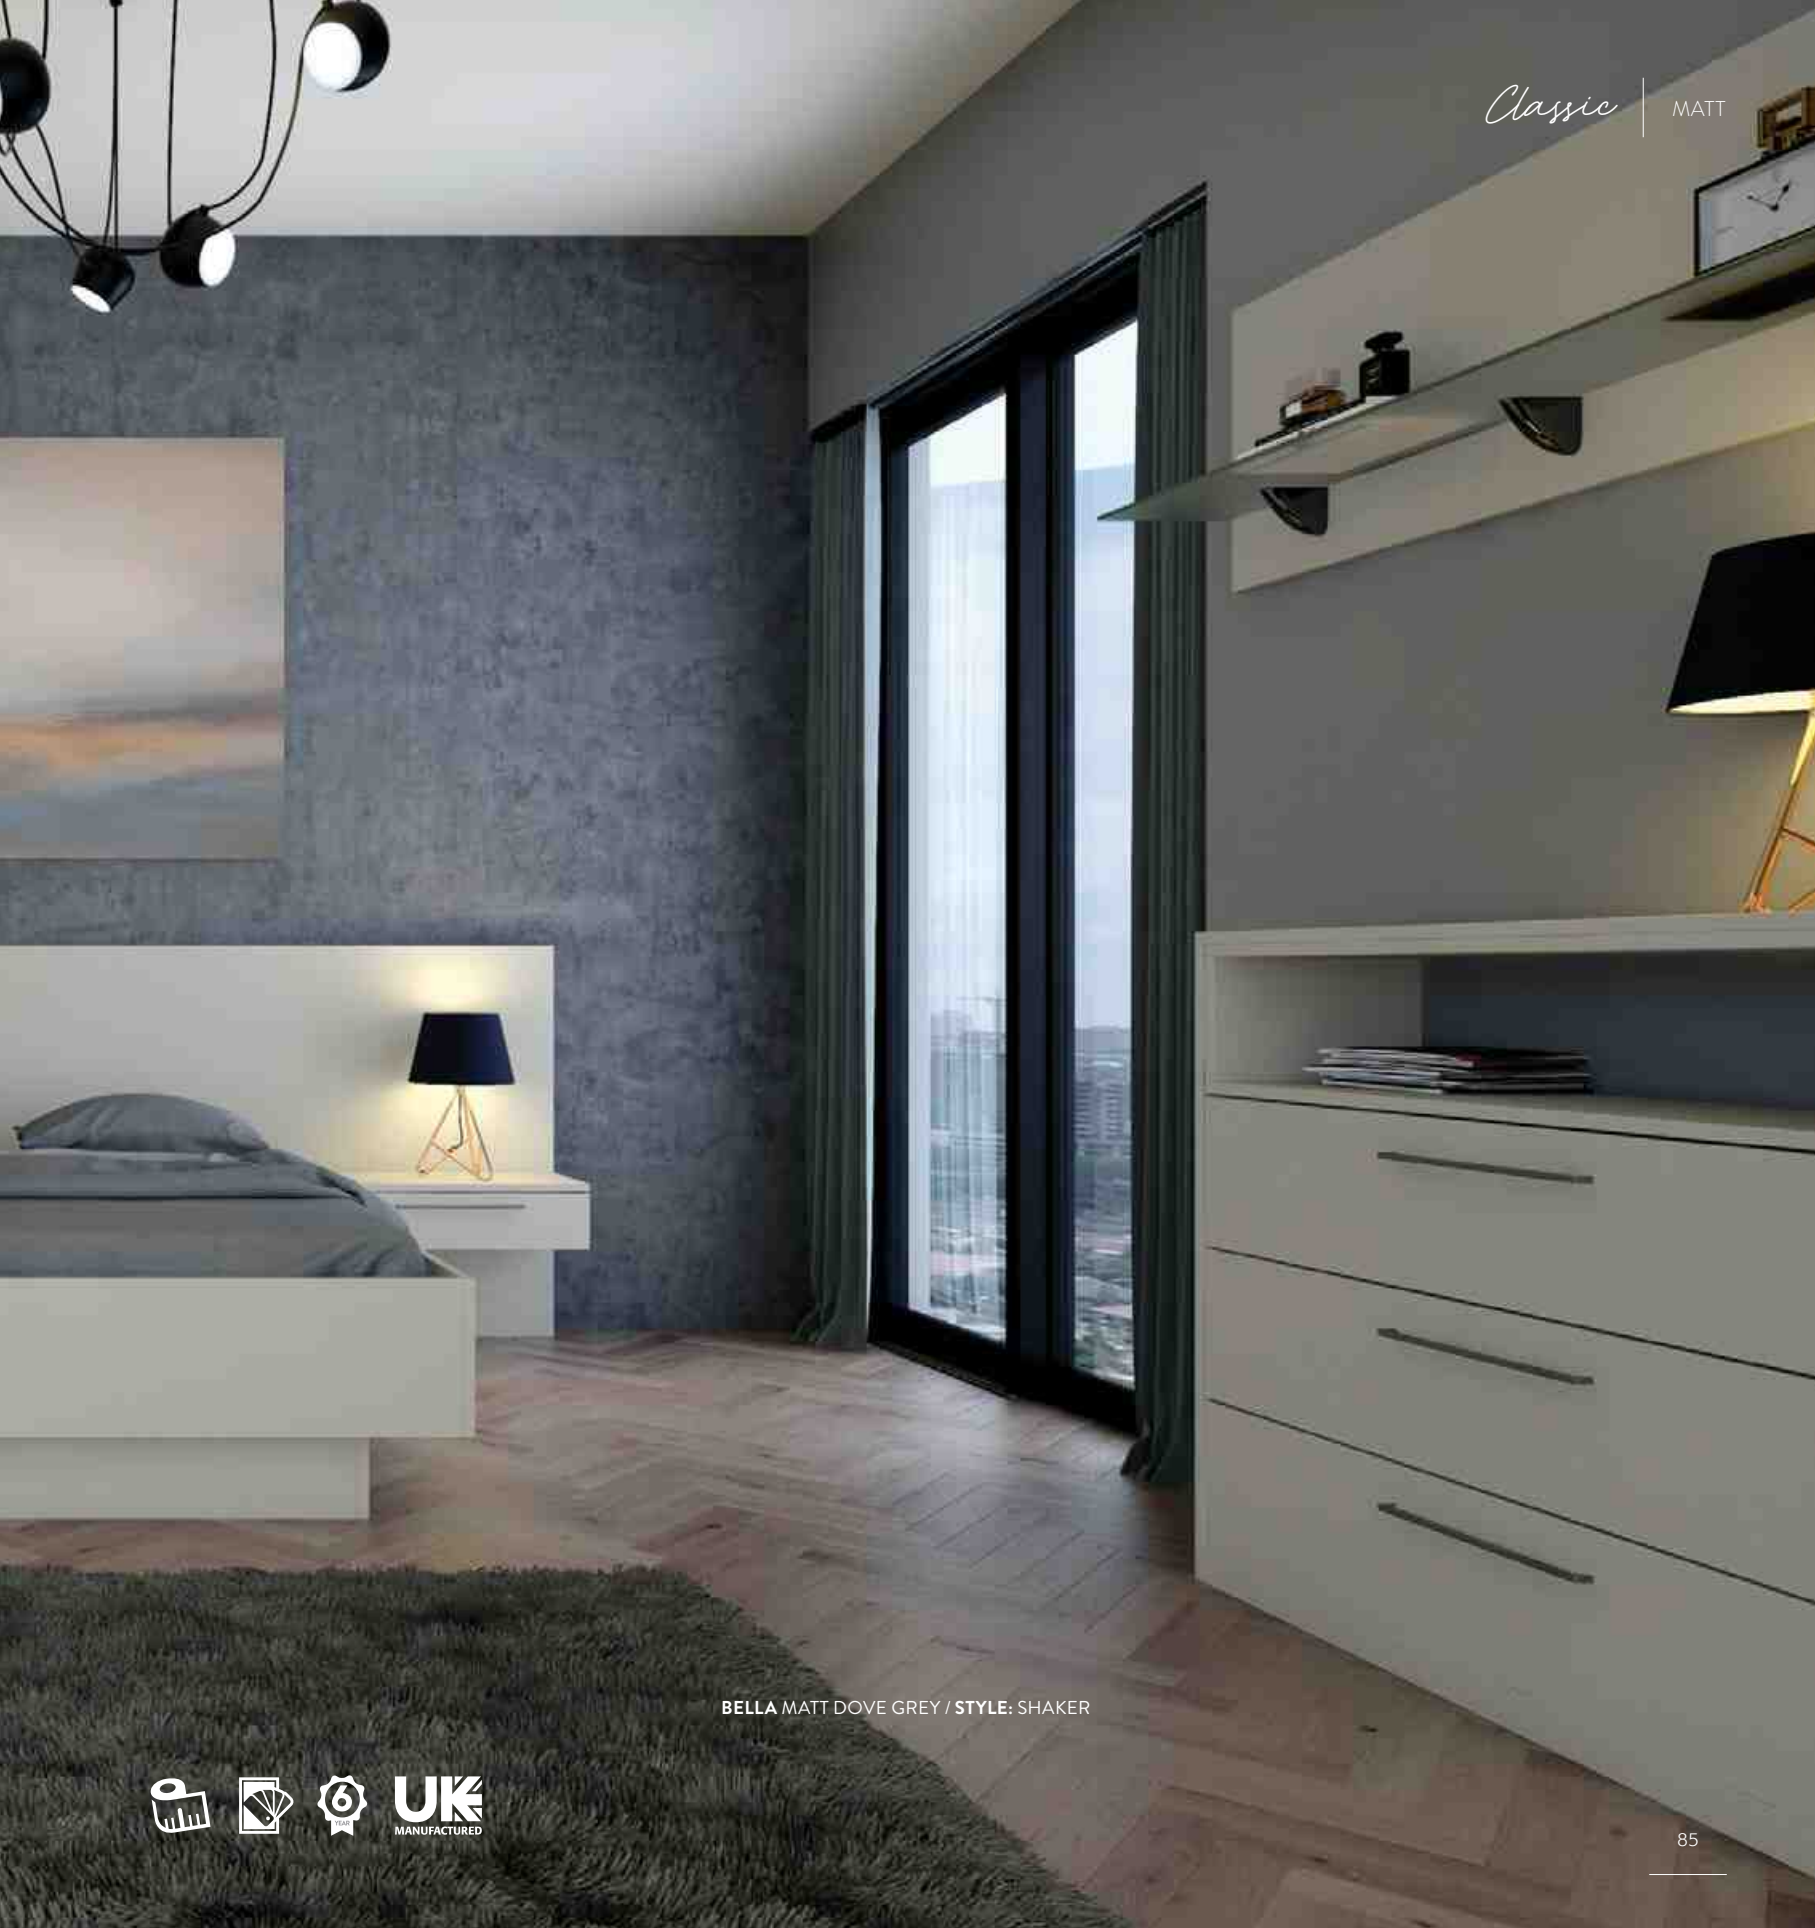

BELLA MATT DOVE GREY / STYLE: SHAKER