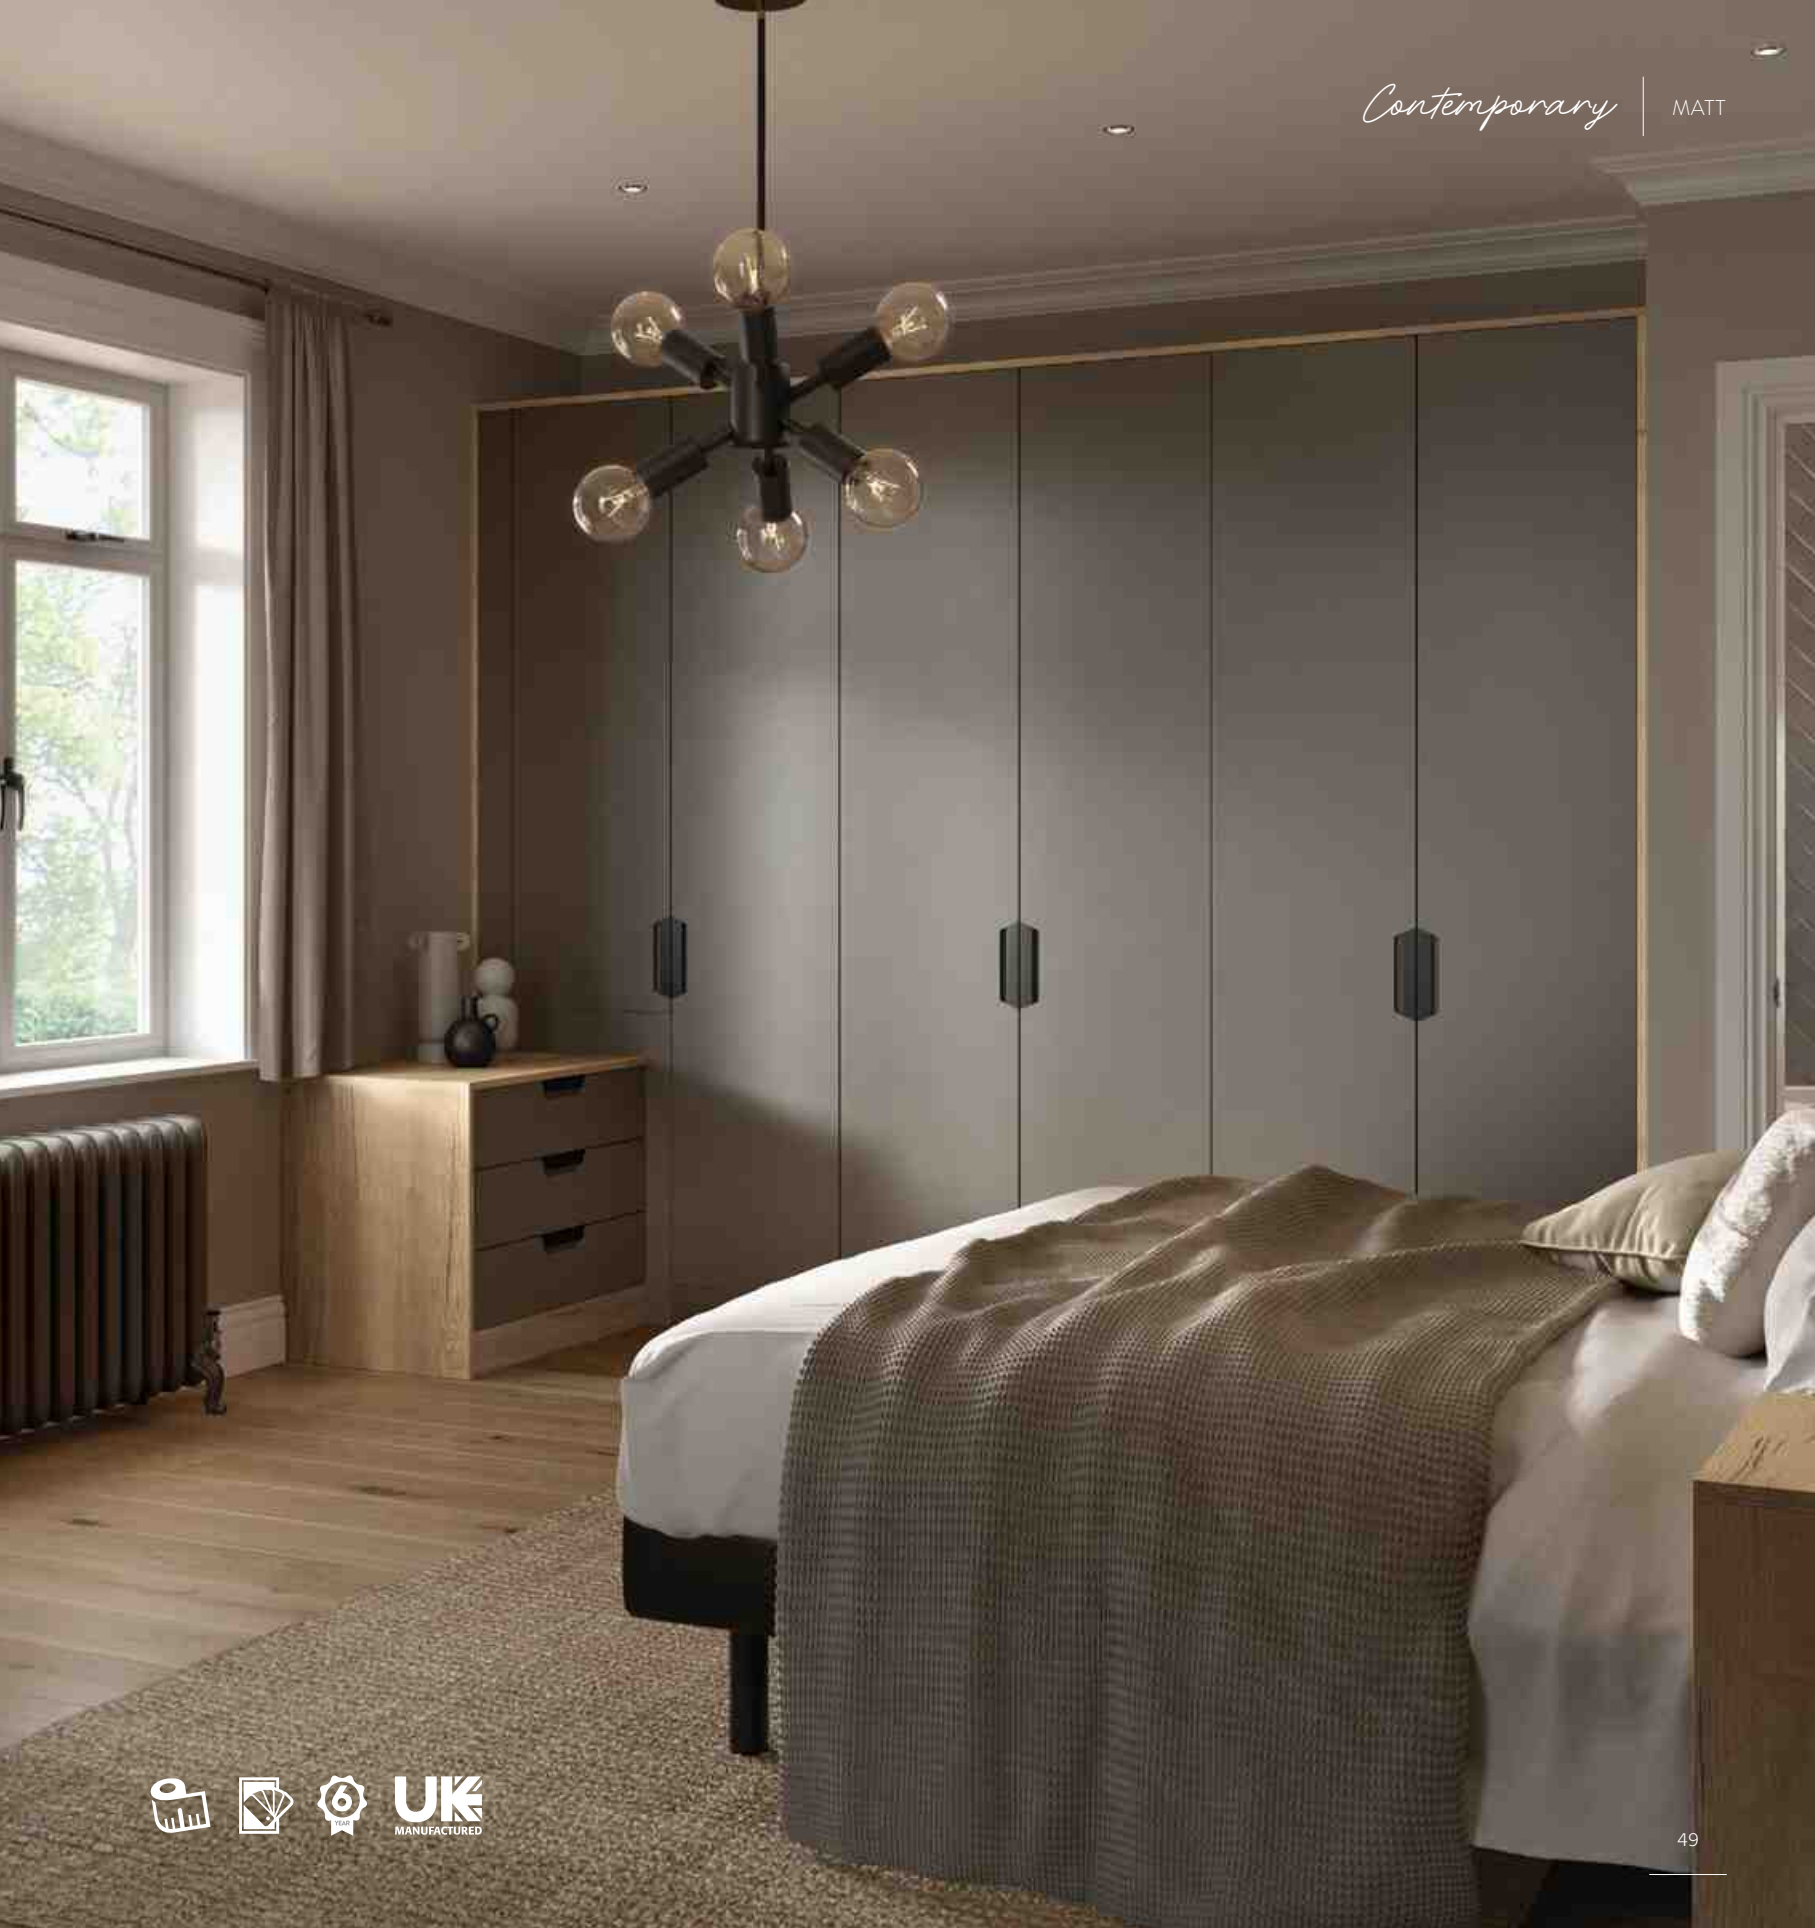

BELLA MATT DOVE GREY / STYLE: VENICE

BELLA MATT DUST GREY / STYLE: RICHMOND

**BELLA MATT TAUPE /
BELLA HALIFAX NATURAL OAK
STYLE: SEGRETO**

NATURAL EDGE

The beauty and warmth of oak complemented with dark matt graphite invites you into a space that's both bold and calming.