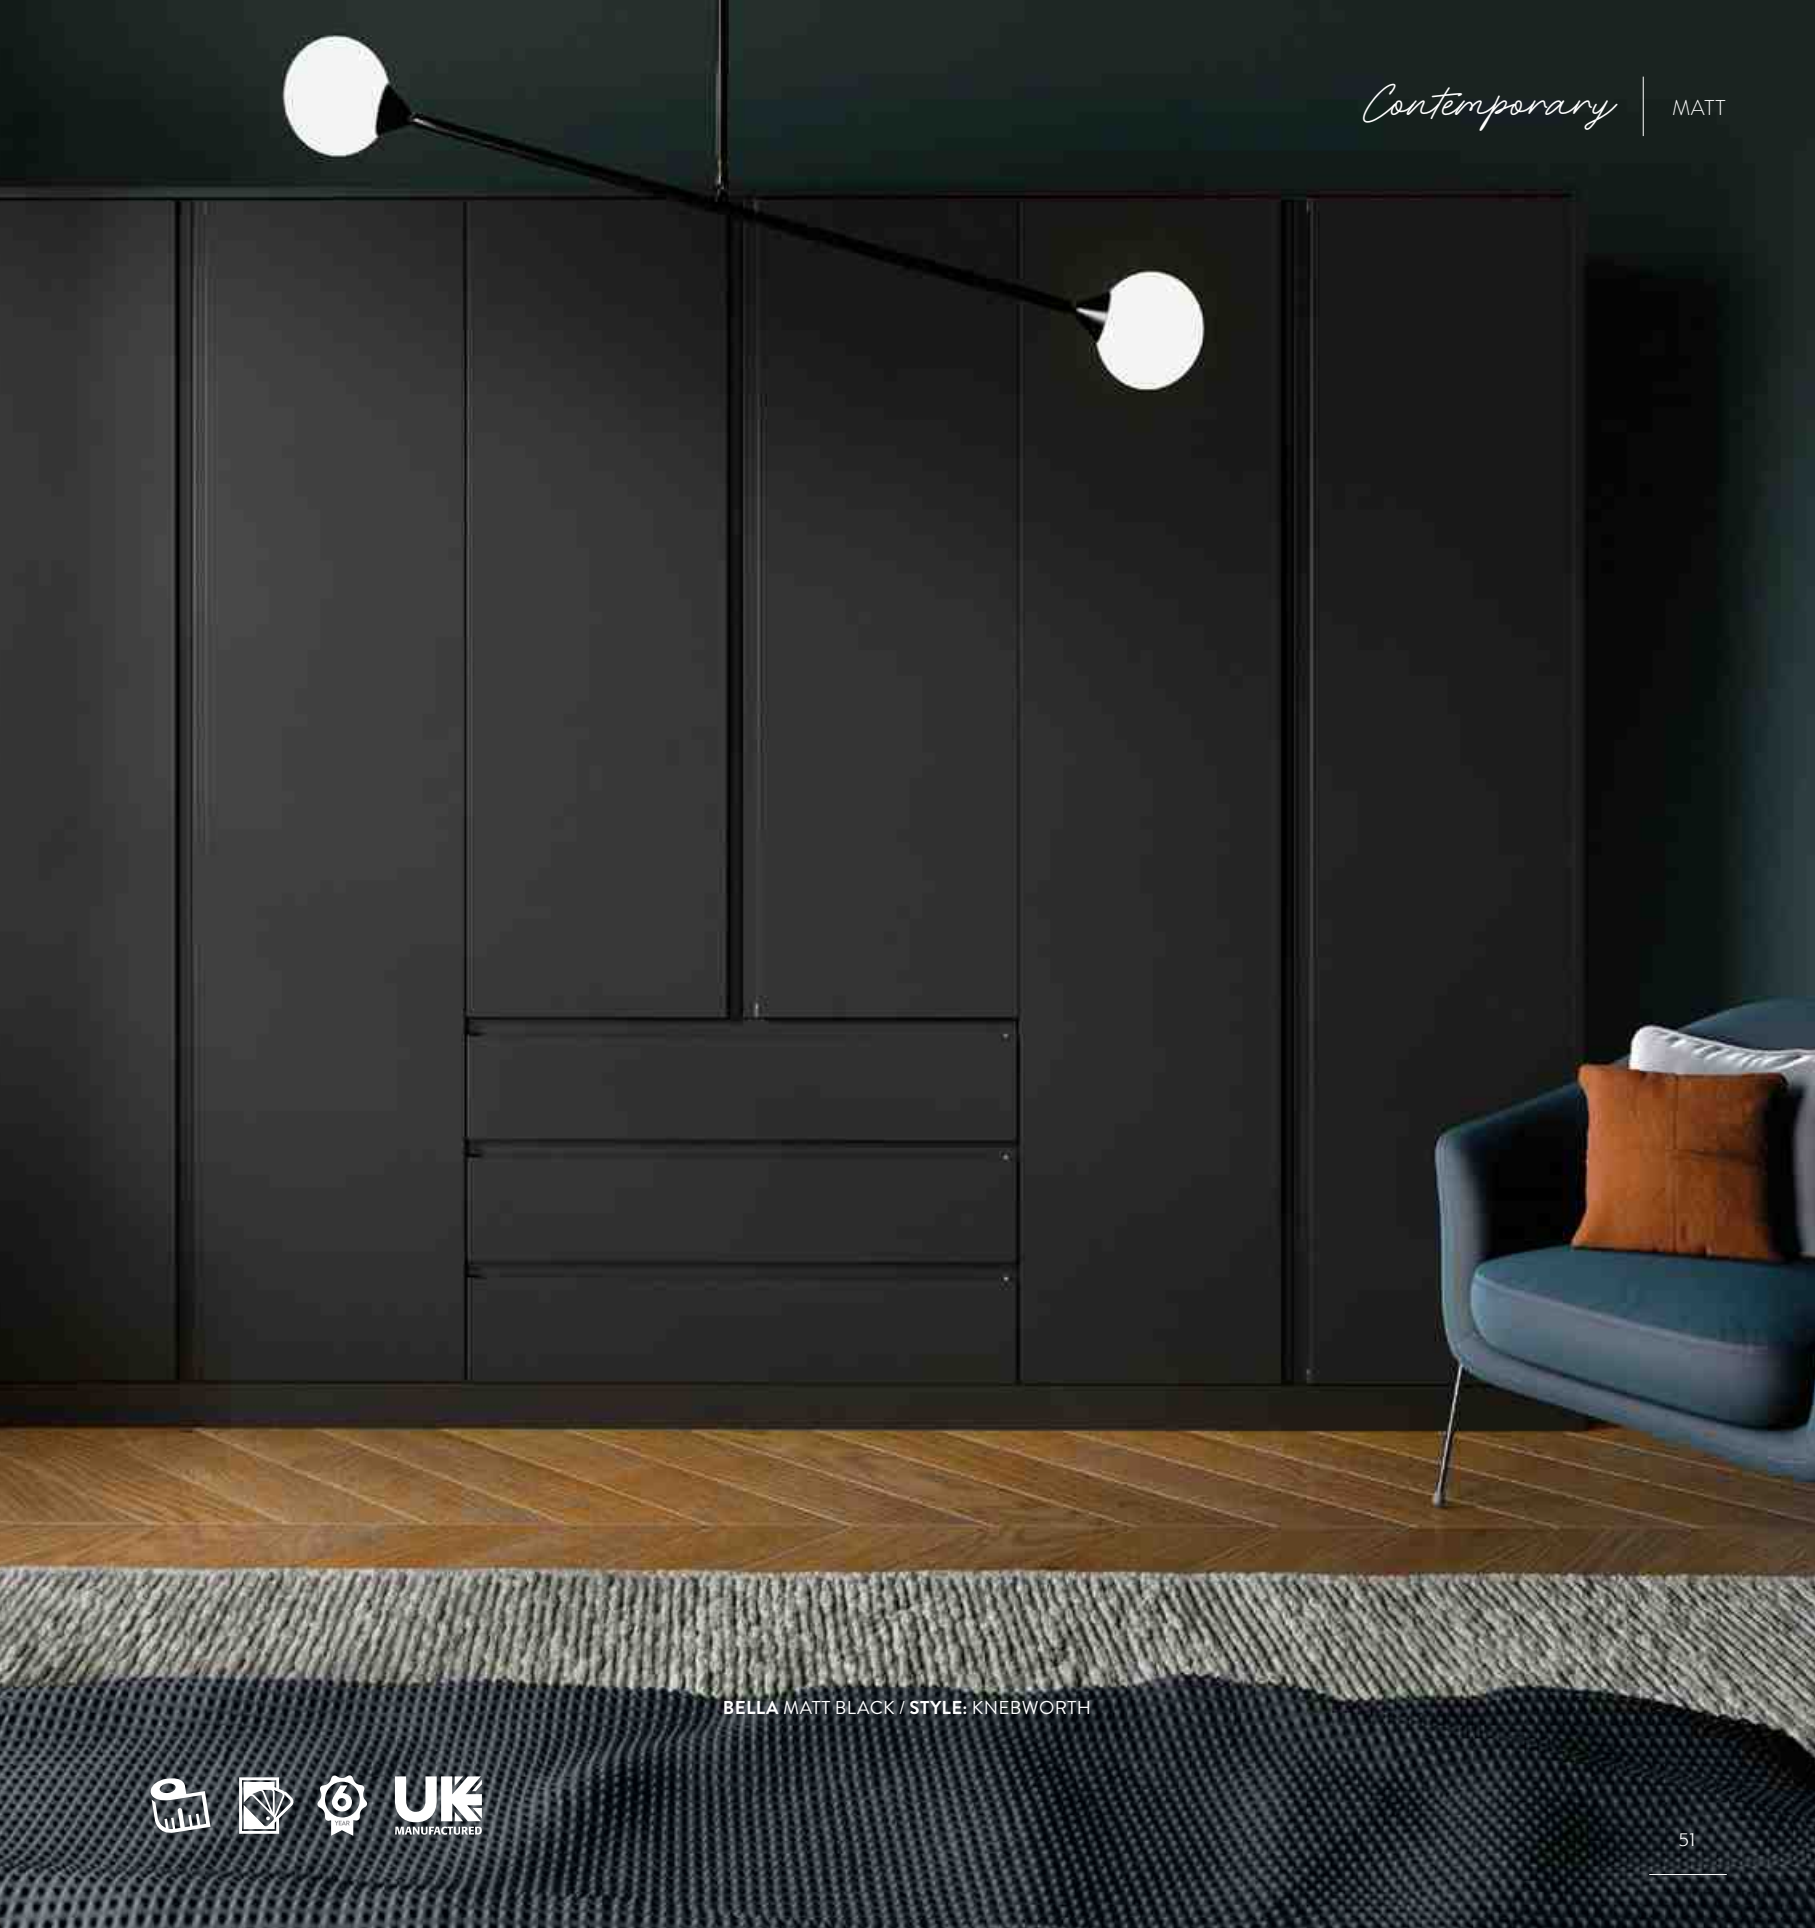

BELLA MATT BLACK / STYLE: KNEBORTH