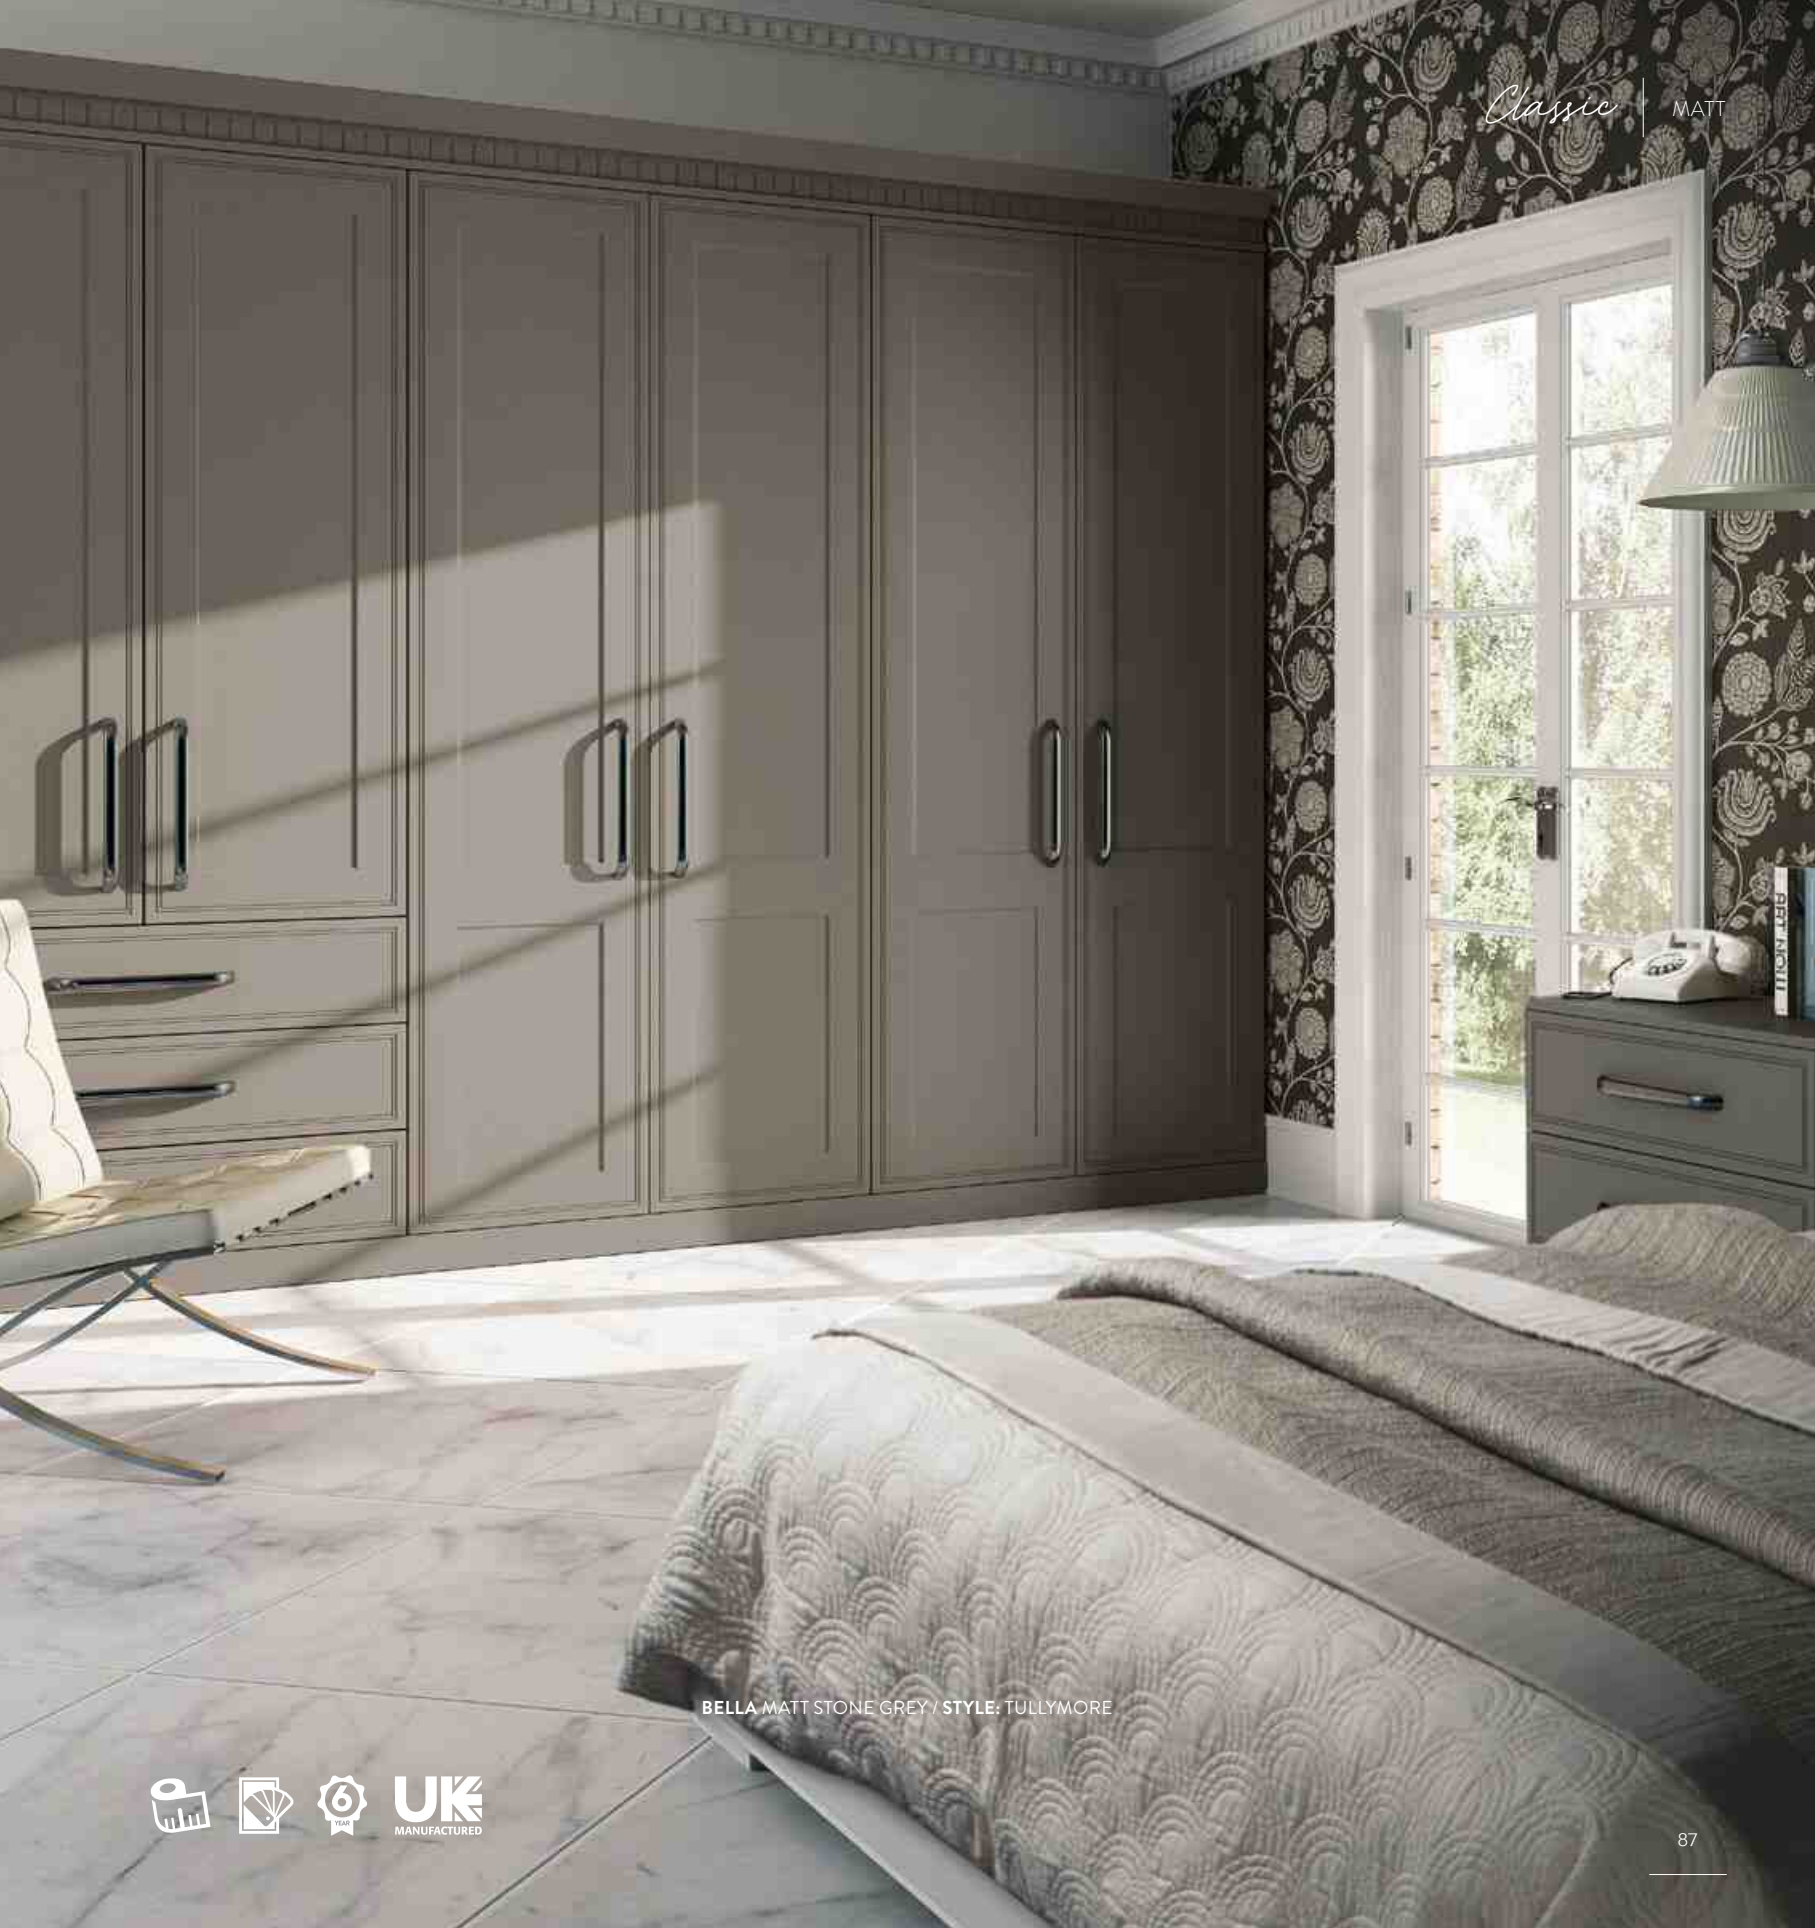

BELLA MATT STONE GREY / STYLE: TULLYMORE